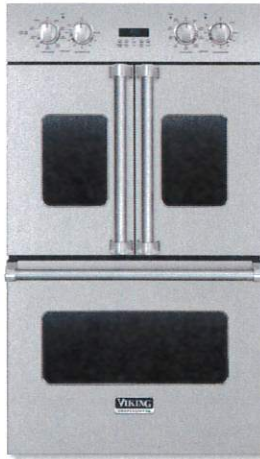

BUY ONE, GET ONE EVENT

JANUARY 1, 2018 - DECEMBER 31, 2018

PURCHASE ONE

of the following options:

- 5/7 Series Range or Tuscany Range
- 5/6 Series Cooktop or 5/7 Series Rangetop plus 5/6/7 Series Built-in Oven
- 5/6/7 Series Built-In Refrigerator

5/7 SERIES RANGE
OR TUSCANY RANGE

+

OR

OR

5/6 SERIES COOKTOP/
5/7 SERIES RANGETOP +
5/6/7 SERIES BUILT-IN OVEN

84\"/>

CHOOSE YOUR FREE PRODUCT AND SAVE UP TO \$1,699 MSRP

DISHWASHER